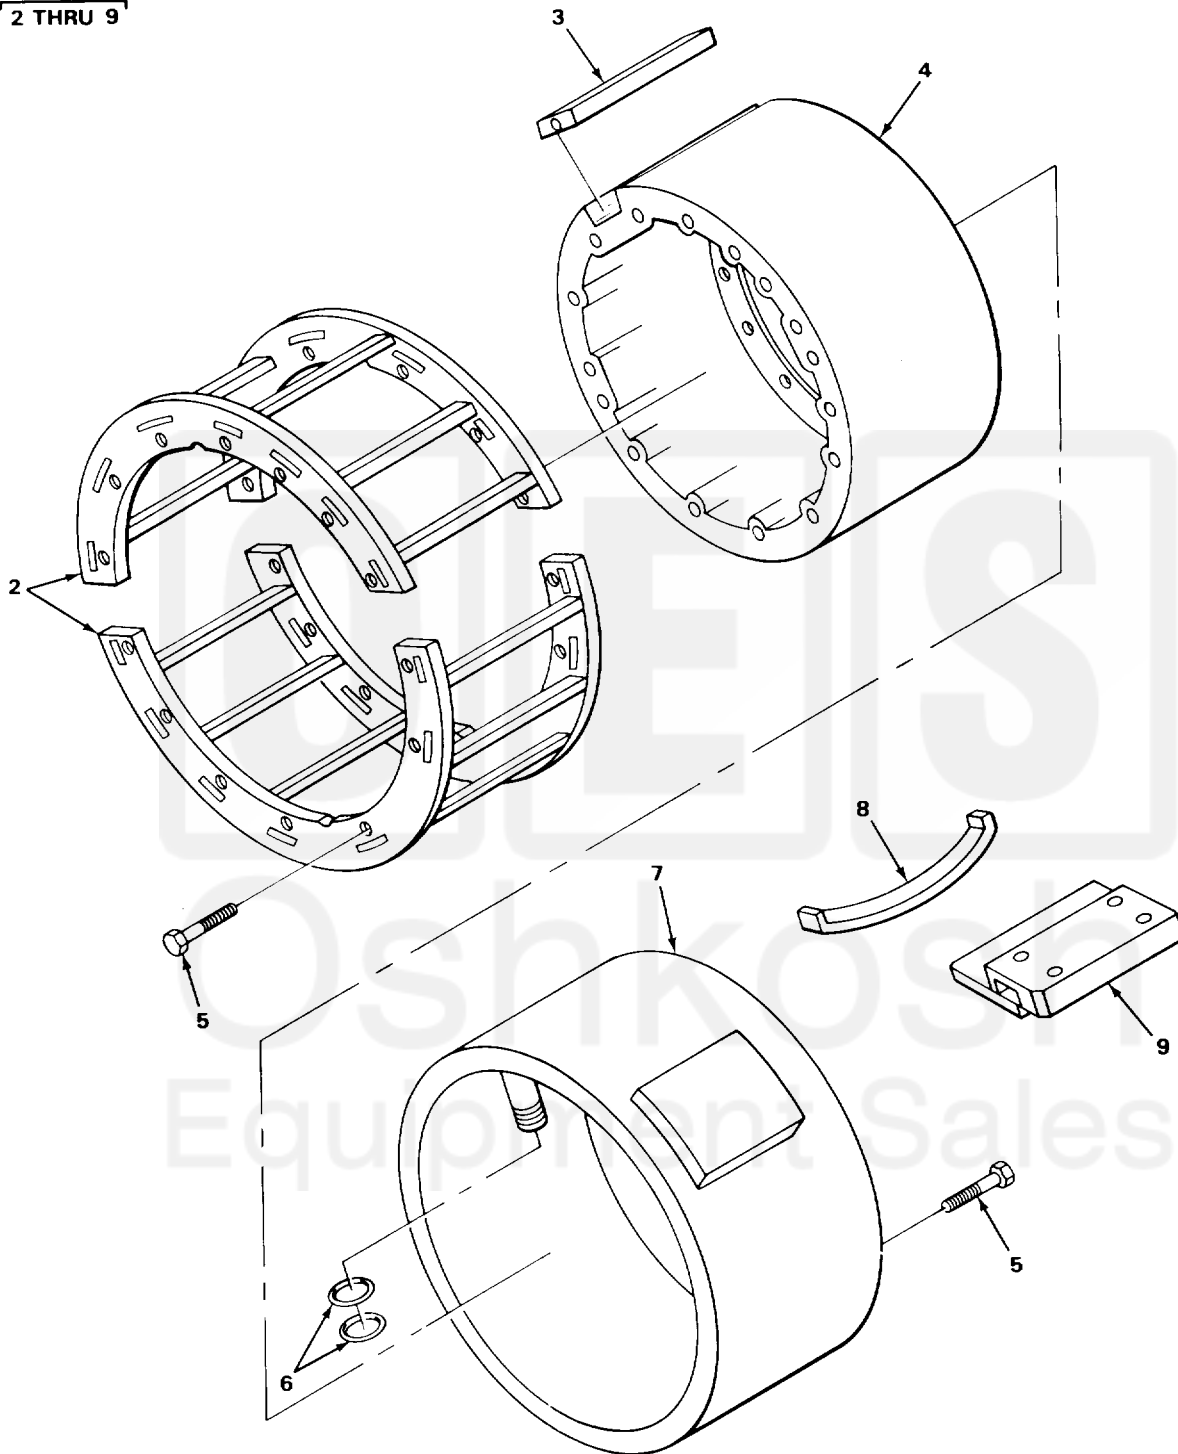

1
2 THRU 9

TA505904

FIGURE 101. BRAKE ASSEMBLY.

(1) ITEM NO	(2) SMR CODE	(3) CAGEC	(4) PART NUMBER	(5) DESCRIPTION AND USABLE ON CODES (UOC)	(6) QTY
GROUP 1202 SERVICE BRAKES					
FIG. 101 BRAKE ASSEMBLY					
* 1	PAFFF	97153	2-1019-1	BRAKE ASSEMBLY,SER	4
* 2	XBFZZ	97153	59-56	FRAME AND TORQUE ASSEMBLY	8
3	PAFZZ	97153	57-323	CONNECTOR,MULTIPLE	4
* 4	PFFZZ	60250	184-96	TORQUE PLATE TUBE ASSEMBLY	4
* 5	PFFZZ	60250	43-491	BOLT,SELF-LOCKING	112
* 6	PAFZZ	60250	68-539	PACKING	8
7	PAFZZ	97153	397-9	TUBE ASSEMBLY,EXPAN	4
8	PAFZZ	97153	21-193	SPRING,REFRACTING	48
9	PAFZZ	97153	8-119-1	LINING,FRICITION ASSEMBLY	48

END OF FIGURE